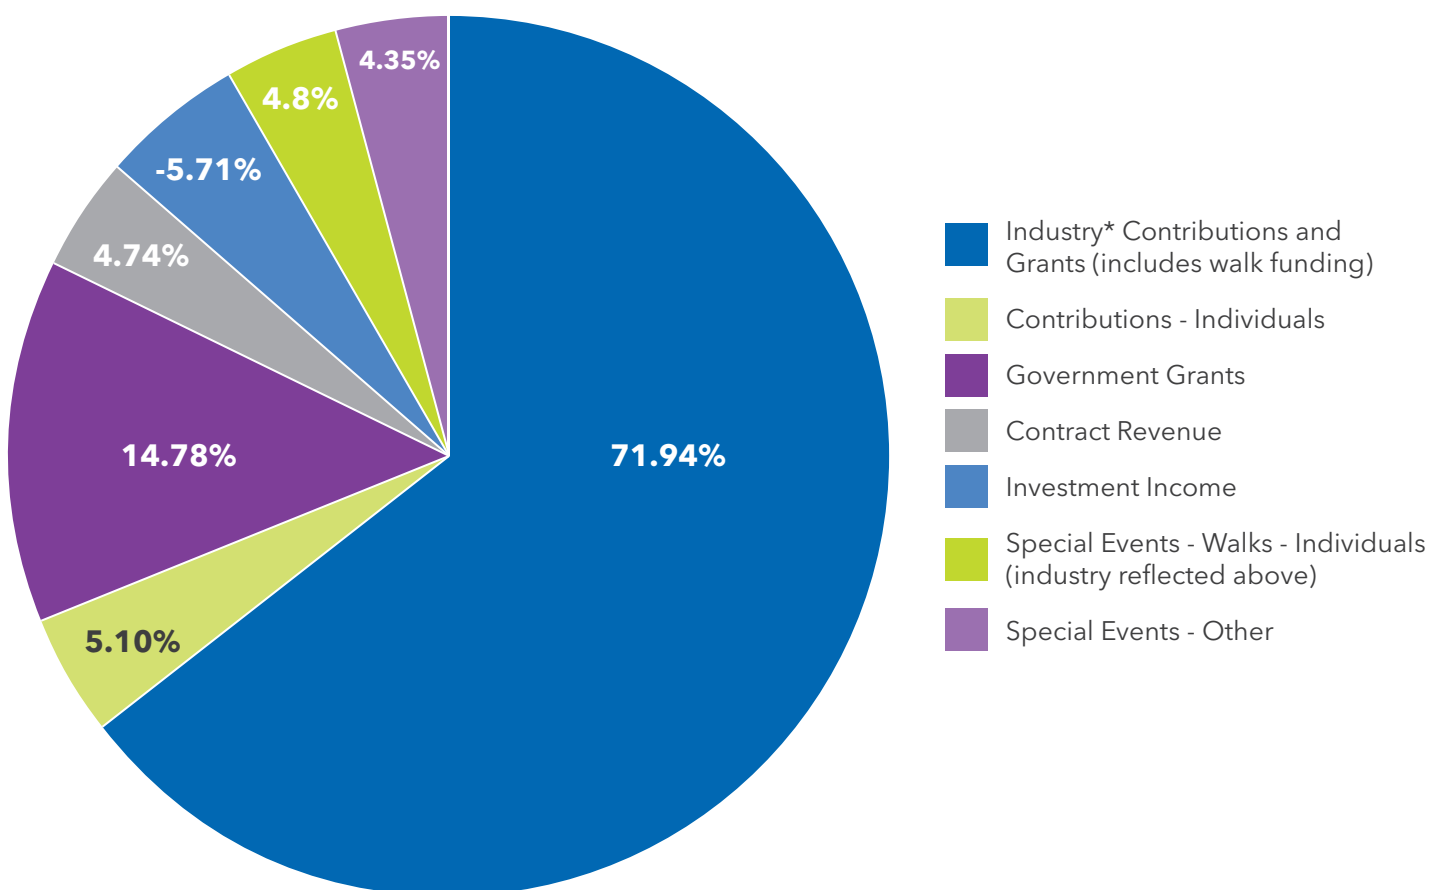

REVENUE

FOR THE YEAR ENDING DECEMBER 31, 2018

Industry* Contributions and Grants (includes walk funding)	$4,290,627	71.94%
Contributions - Individuals	$304,167	5.10%
Government Grants	$881,608	14.78%
Contract Revenue	$282,827	4.74%
Investment Income	($340,481)	-5.71%
Special Events - Walks - Individuals (industry reflected above)	$286,250	4.8%
Special Events - Other	$259,446	4.35%
Total	$5,964,444	100%

*This consists of contributions for our programs, patient education and events from pharmaceutical, biotechnology and medical device companies.